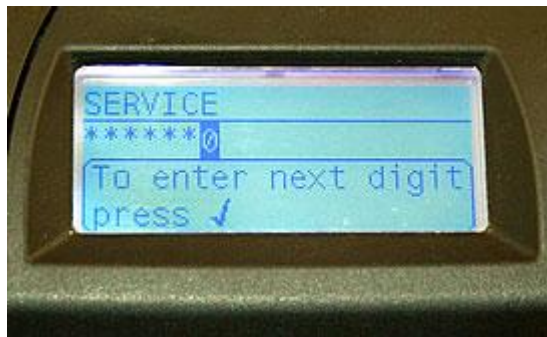

PIN Codes for HP LaserJet Service Menu

Newer HP printer models require the entering of a PIN code to access the Service Menu. PIN codes can be found in the service manuals, however here is a handy list for quick reference.

Note: The Service Menu is intended for repair technicians and generally includes options like clearing the event log, changing the maintenance count, maintenance interval, etc.

HP Printer Model	Service Menu PIN Code
LaserJet 2300	11230002
LaserJet 2410	10241004
LaserJet 2420	10242004
LaserJet 2430	10243004
Color LaserJet 3000	11300005
Color LaserJet 3500	10350003
Color LaserJet 3550	10350003
Color LaserJet 3600	11360005
Color LaserJet 3700	10370003
Color LaserJet 3800	11380005
LaserJet 4100 MFP	04410002
LaserJet 4101 MFP	04410002
LaserJet 4200	11420002
LaserJet 4240	04424005
LaserJet 4250	09425004
LaserJet 4300	11430002
LaserJet 4345 MFP	11434504
LaserJet 4350	09435004
Color LaserJet 4600	04460002
Color LaserJet 4610	05465004
Color LaserJet 4650	05465004
Color LaserJet 4700	09470005
Color LaserJet 4730 MFP	09473005
LaserJet 5200	05520006
Color LaserJet 5500	04550002
Color LaserJet 5550	09555004